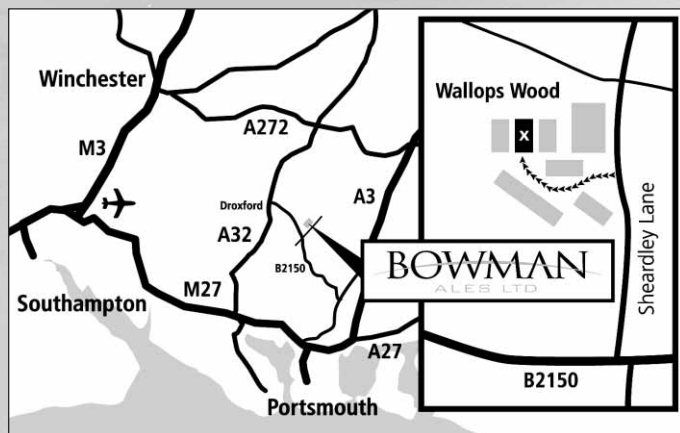

BOWMAN ALES LTD.

A selection of Bowman Ales are NOW available in bottles in 'Survival Packs'

The 72 pint (9 gallon) size is a returnable stainless steel barrel that comes supplied with a tap and spile. You will also get a short lesson on what to do with it!

All other sizes are supplied in a non-returnable 'Bag in a Box'
(a bit like a wine box).

All beer is supplied as 'bright beer'. This means that you do not have to let it settle. If however, you are a purist and you want to let it settle out yourself, then please tell us when you order.

Payment is by cash or cheque we also accept major Debit & Credit cards.

Hop Line 01489 878 110
info@bowman-ales.com

Use our online 'Beer finder' to find a pub near you
www.bowman-ales.com

Wallops Wood, Sheardley Lane, Droxford, Hampshire, SO32 3QY
Full directions on our website