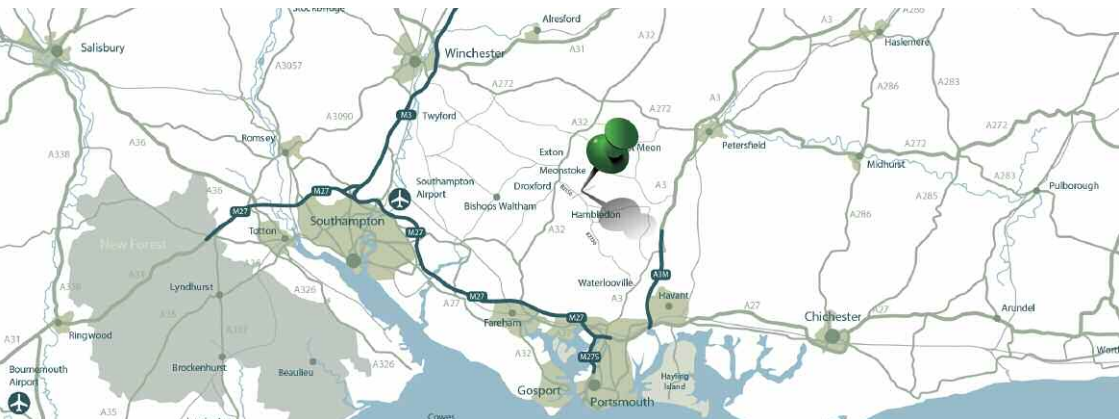

BOWMAN

ALES LTD.

Bowman Ales is a micro-brewery based near Droxford in Hampshire, producing award-winning real ales.

Our beer comes in bottles, bags-in-boxes or casks.

All are ready to serve. Even the casks!

Gift Vouchers NOW available.

PRICE LIST 2017

All beers on retail are now the same price (inclusive of VAT)

All beers, including specials, are available in...

QUANTITY	PINTS	PACKAGED	PRICE
9 Gallons	72 pints	Cask	£114.00
20 Litres/Pin	36 pints	Bag-in-box	£62.00
10 Litres	18 pints	Bag-in-box	£33.50
5 Litres	9 pints	Bag-in-box	£18.00
BOTTLES:			
Each	500ml	-	£2.20
Case	12x500ml	Case	£26.40
'Survival Gift Pack'	3x500ml	Gift Pack	£7.67

01489 878 110

info@bowman-ales.com www.bowman-ales.com

WALLOPS WOOD, SHEARDLEY LANE, DROXFORD, HAMPSHIRE, SO32 3QY