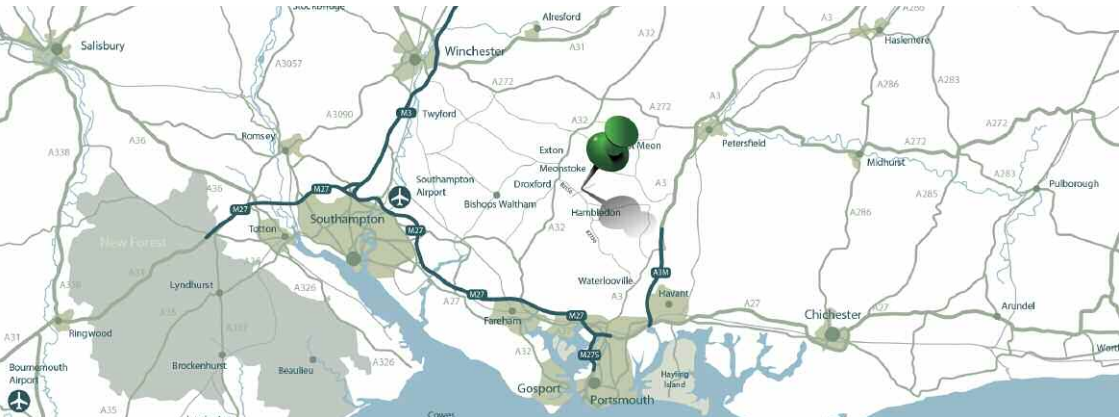

BOWMAN

ALES LTD.

Bowman Ales is a micro-brewery based near Droxford in Hampshire, producing award-winning real ales.

Our beer comes in bottles, bags-in-boxes or casks.

All are ready to serve. Even the casks!

Gift Vouchers NOW available.

PRICE LIST 2017

All beers on retail are now the same price (inclusive of VAT)

All beers, including specials, are available in...

QUANTITY	PINTS	PACKAGED	PRICE
9 Gallons	72 pints	Cask	£116.00
20 Litres/Pin	36 pints	Bag-in-box	£63.00
10 Litres	18 pints	Bag-in-box	£34.00
5 Litres	9 pints	Bag-in-box	£18.50
BOTTLES:			
Each	500ml	-	£2.25
Case	12x500ml	Case	£27.00
'Survival Gift Pack'	3x500ml	Gift Pack	£7.82

01489 878 110

info@bowman-ales.com www.bowman-ales.com

WALLOPS WOOD, SHEARDLEY LANE, DROXFORD, HAMPSHIRE, SO32 3QY