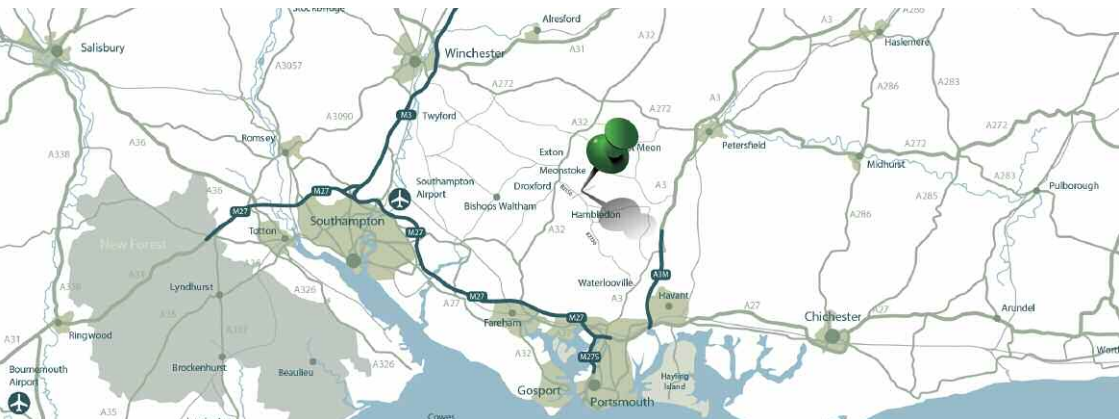

BOWMAN

ALES LTD.

Bowman Ales is a micro-brewery based near Droxford in Hampshire, producing award-winning real ales.

Our beer comes in bottles, bags-in-boxes or casks.

All are ready to serve. Even the casks!

Gift Vouchers NOW available.

PRICE LIST 2017

All beers on retail are now the same price (inclusive of VAT)

All beers, including specials, are available in...

QUANTITY	PINTS	PACKAGED	PRICE
9 Gallons	72 pints	Cask	£116.00
20 Litres/Pin	36 pints	Bag-in-box	£63.00
10 Litres	18 pints	Bag-in-box	£34.00
5 Litres	9 pints	Bag-in-box	£18.50
BOTTLES:			
Each	500ml	-	£2.25
Case	12x500ml	Case	£27.00
'Survival Gift Pack'	3x500ml	Gift Pack	£7.82

01489 878 110

info@bowman-ales.com www.bowman-ales.com

WALLOPS WOOD, SHEARDLEY LANE, DROXFORD, HAMPSHIRE, SO32 3QY